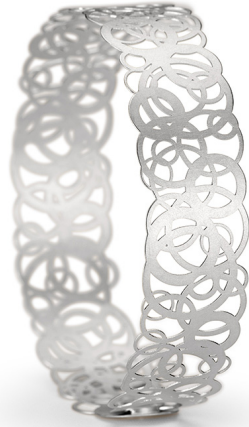

# NIESSING

Produkt ID: N272030

Form/Name: JEWELRY BRACELETS

Category: BRACELETS

Collection: ROSEUM

Material: Pt 950

Niessing Color: Platinum

Texture: Nature

Width: 14,3

Diameter: 57