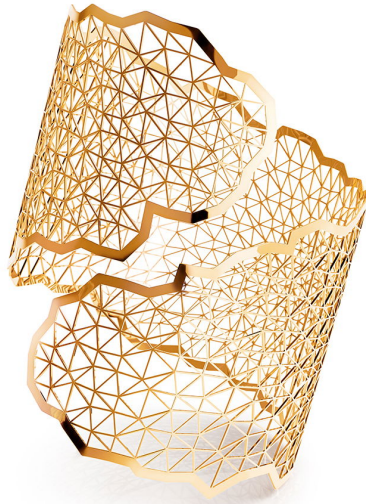

NIESSING

Produkt ID: N382030

Form/Name: JEWELRY BRACELETS

Category: BRACELETS

Collection: TOPIA VISION

Material: Au 750

Niessing Color: Fine Rose

Texture: Gloss

Width: 47,8

Diameter: 50