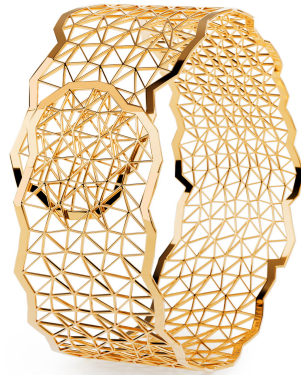

NIESSING

Produkt ID: N412010

Form/Name: JEWELRY BRACELETS

Category: BRACELETS

Collection: TOPIA VISION

Material: Au 750

Niessing Color: Fine Rose

Texture: Gloss

Width: 27

Diameter: 50