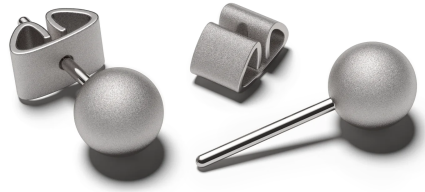

NIESSING

Produkt ID: N344021

Form/Name: NOW EARRINGS

Category: EARRINGS

Collection: NOW GALAXY

Diameter: 6

Material: Silver Color

Niessing Color: Lava

Texture: Velvet