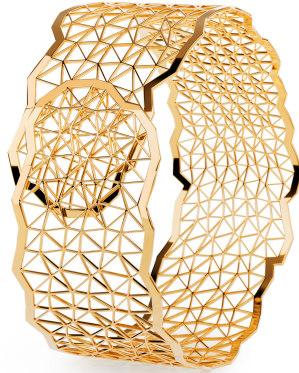

NIESSING

Produkt ID: N412010

Form/Name: JEWELRY BRACELETS

Category: BRACELETS

Collection: TOPIA VISION

Material: Au 750

Niessing Color: Fine Rose

Texture: Gloss

Width: 27

Diameter: 62