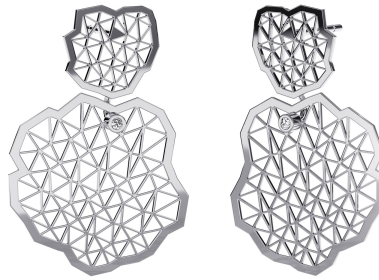

NIESSING

Produkt ID: N414920

Form/Name: JEWELRY EARRINGS

Category: EARRINGS

Collection: TOPIA VISION

Material: Pt 950

Niessing Color: Platinum

Texture: Gloss

Length: 30

Number of stones: 1

Cut: Brillant

Clarity: VS2

Color: G

Carat: 0,01