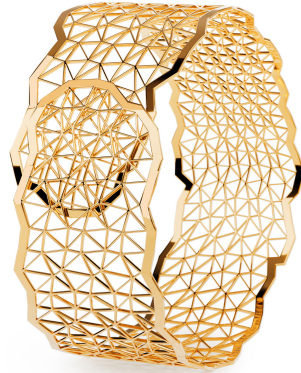

NIESSING

Produkt ID: N412010

Form/Name: JEWELRY BRACELETS

Category: BRACELETS

Collection: TOPIA VISION

Material: Au 750

Niessing Color: Fine Rose

Texture: Gloss

Width: 27

Diameter: 50