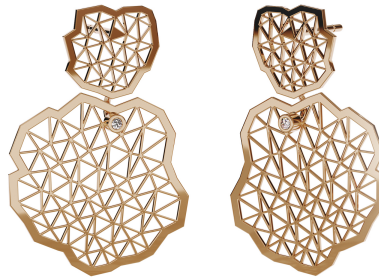

# NIESSING

Produkt ID: N414920

Form/Name: Jewelry EARRINGS

Category: EARRINGS

Collection: TOPIA VISION

Length: 30

Material: Au 750

Niessing Color: Classic Red

Texture: Gloss

Number of stones: 1

Cut: Brillant

Carat: 0,01

Color: G

Clarity: VS2