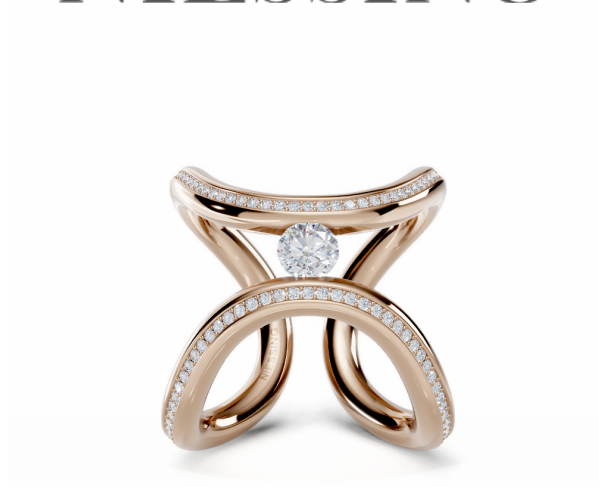

# NIESSING

Produkt ID: N391915

Form/Name: NIESSING SPANNRING® RINGS

Category: RINGS

Collection: SPANNRING ERA

Material: Au 750

Niessing Color: Rosewood

Texture: Gloss

Width: 3,1

Number of stones: 50

Cut: Brillant

Clarity: VS2

Color: G

Carat: 0,005

Number of stones 2: 99

Cut 2: Brillant

Clarity 2: VS2

Color 2: G

Carat 2: 0,005

Number of stones 3: 1

Cut 3: Brilliant

Clarity 3: VS2

Color 3: G

Carat 3: 0,003

Number of stones 4: 1

Cut 4: Brilliant

Clarity 4: VS2

Color 4: G

Carat 4: 0,5