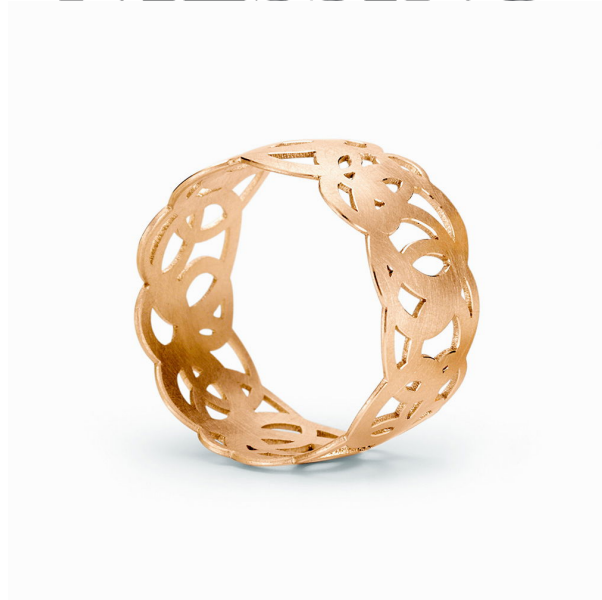

NIESSING

Produkt ID: N281580

Form/Name: JEWELRY RINGS

Category: RINGS

Collection: ROSEUM

Material: Au 750

Niessing Color: Fine Rose

Texture: Nature

Width: 10,5