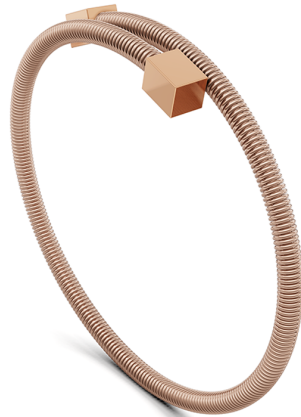

# NIESSING

Produkt ID: N402054

Form/Name: Jewelry BRACELETS

Category: BRACELETS

Collection: COLETTE ELEMENTYX

Diameter: 65

Material: Au 750

Niessing Color: Rosewood

Material 2: Au 750

Niessing Color 2: Classic Red

Texture: original