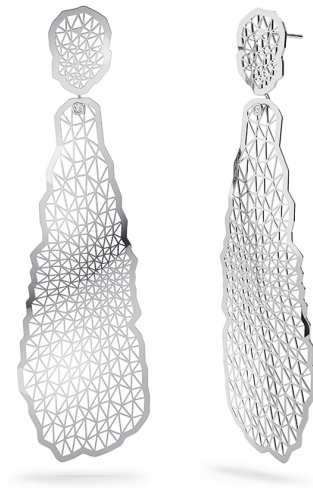

# NIESSING

Produkt ID: N384910

Form/Name: Jewelry EARRINGS

Category: EARRINGS

Collection: TOPIA VISION

Length: 76,5

Material: Pt 950

Niessing Color: Platinum

Texture: Gloss

Number of stones: 1

Cut: Brillant

Carat: 0,01

Color: G

Clarity: VS2