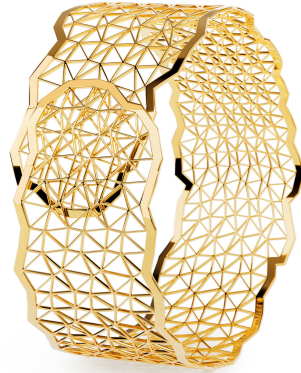

# NIESSING

Produkt ID: N412010

Form/Name: JEWELRY BRACELETS

Category: BRACELETS

Collection: TOPIA VISION

Material: Au 750

Niessing Color: Classic Yellow

Texture: Gloss

Width: 27

Diameter: 50