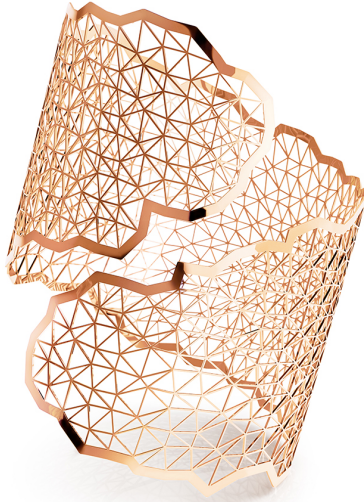

NIESSING

Produkt ID: N382030

Form/Name: Jewelry BRACELETS

Category: BRACELETS

Collection: TOPIA VISION

Width: 47,8

Diameter: 50

Material: Au 750

Niessing Color: Classic Red

Texture: Gloss