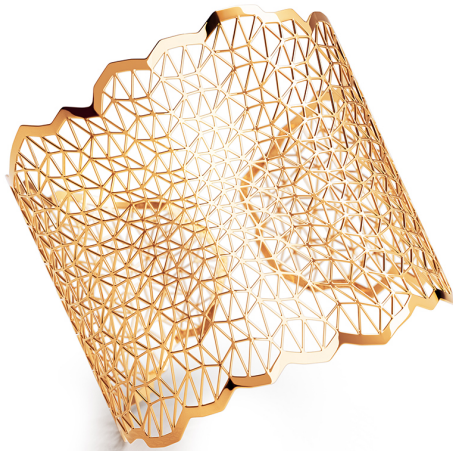

# NIESSING

Produkt ID: N382020

Form/Name: JEWELRY BRACELETS

Category: BRACELETS

Collection: TOPIA VISION

Material: Au 750

Niessing Color: Fine Rose

Texture: Gloss

Width: 47,66

Diameter: 56