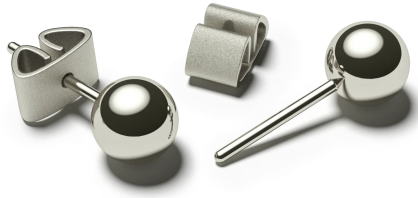

# NIESSING

Produkt ID: N344021

Form/Name: NOW EARRINGS

Category: EARRINGS

Collection: NOW GALAXY

Material: Silver Color

Niessing Color: Lime

Texture: Gloss

Diameter: 6