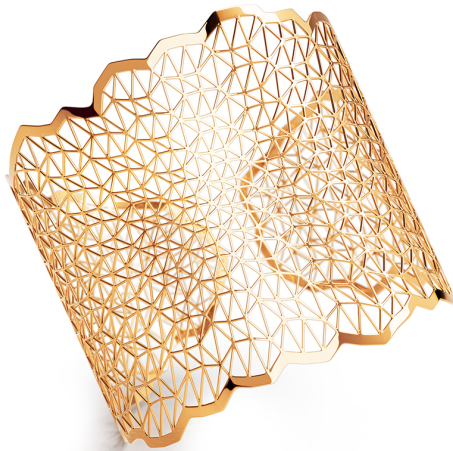

NIESSING

Produkt ID: N382020

Form/Name: JEWELRY BRACELETS

Category: BRACELETS

Collection: TOPIA VISION

Width: 47,66

Diameter: 56

Material: Au 750

Niessing Color: Fine Rose

Texture: Gloss