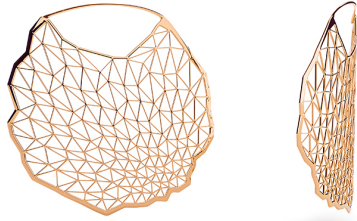

# NIESSING

Produkt ID: N384022

Form/Name: JEWELRY EARRINGS

Category: EARRINGS

Collection: TOPIA VISION

Material: Au 750

Niessing Color: Classic Red

Texture: Gloss

Diameter: 43