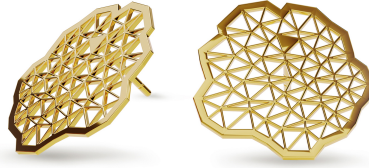

# NIESSING

Produkt ID: N414020

Form/Name: Jewelry EARRINGS

Category: EARRINGS

Collection: TOPIA VISION

Diameter: 21

Material: Au 750

Niessing Color: Classic Yellow

Texture: Gloss